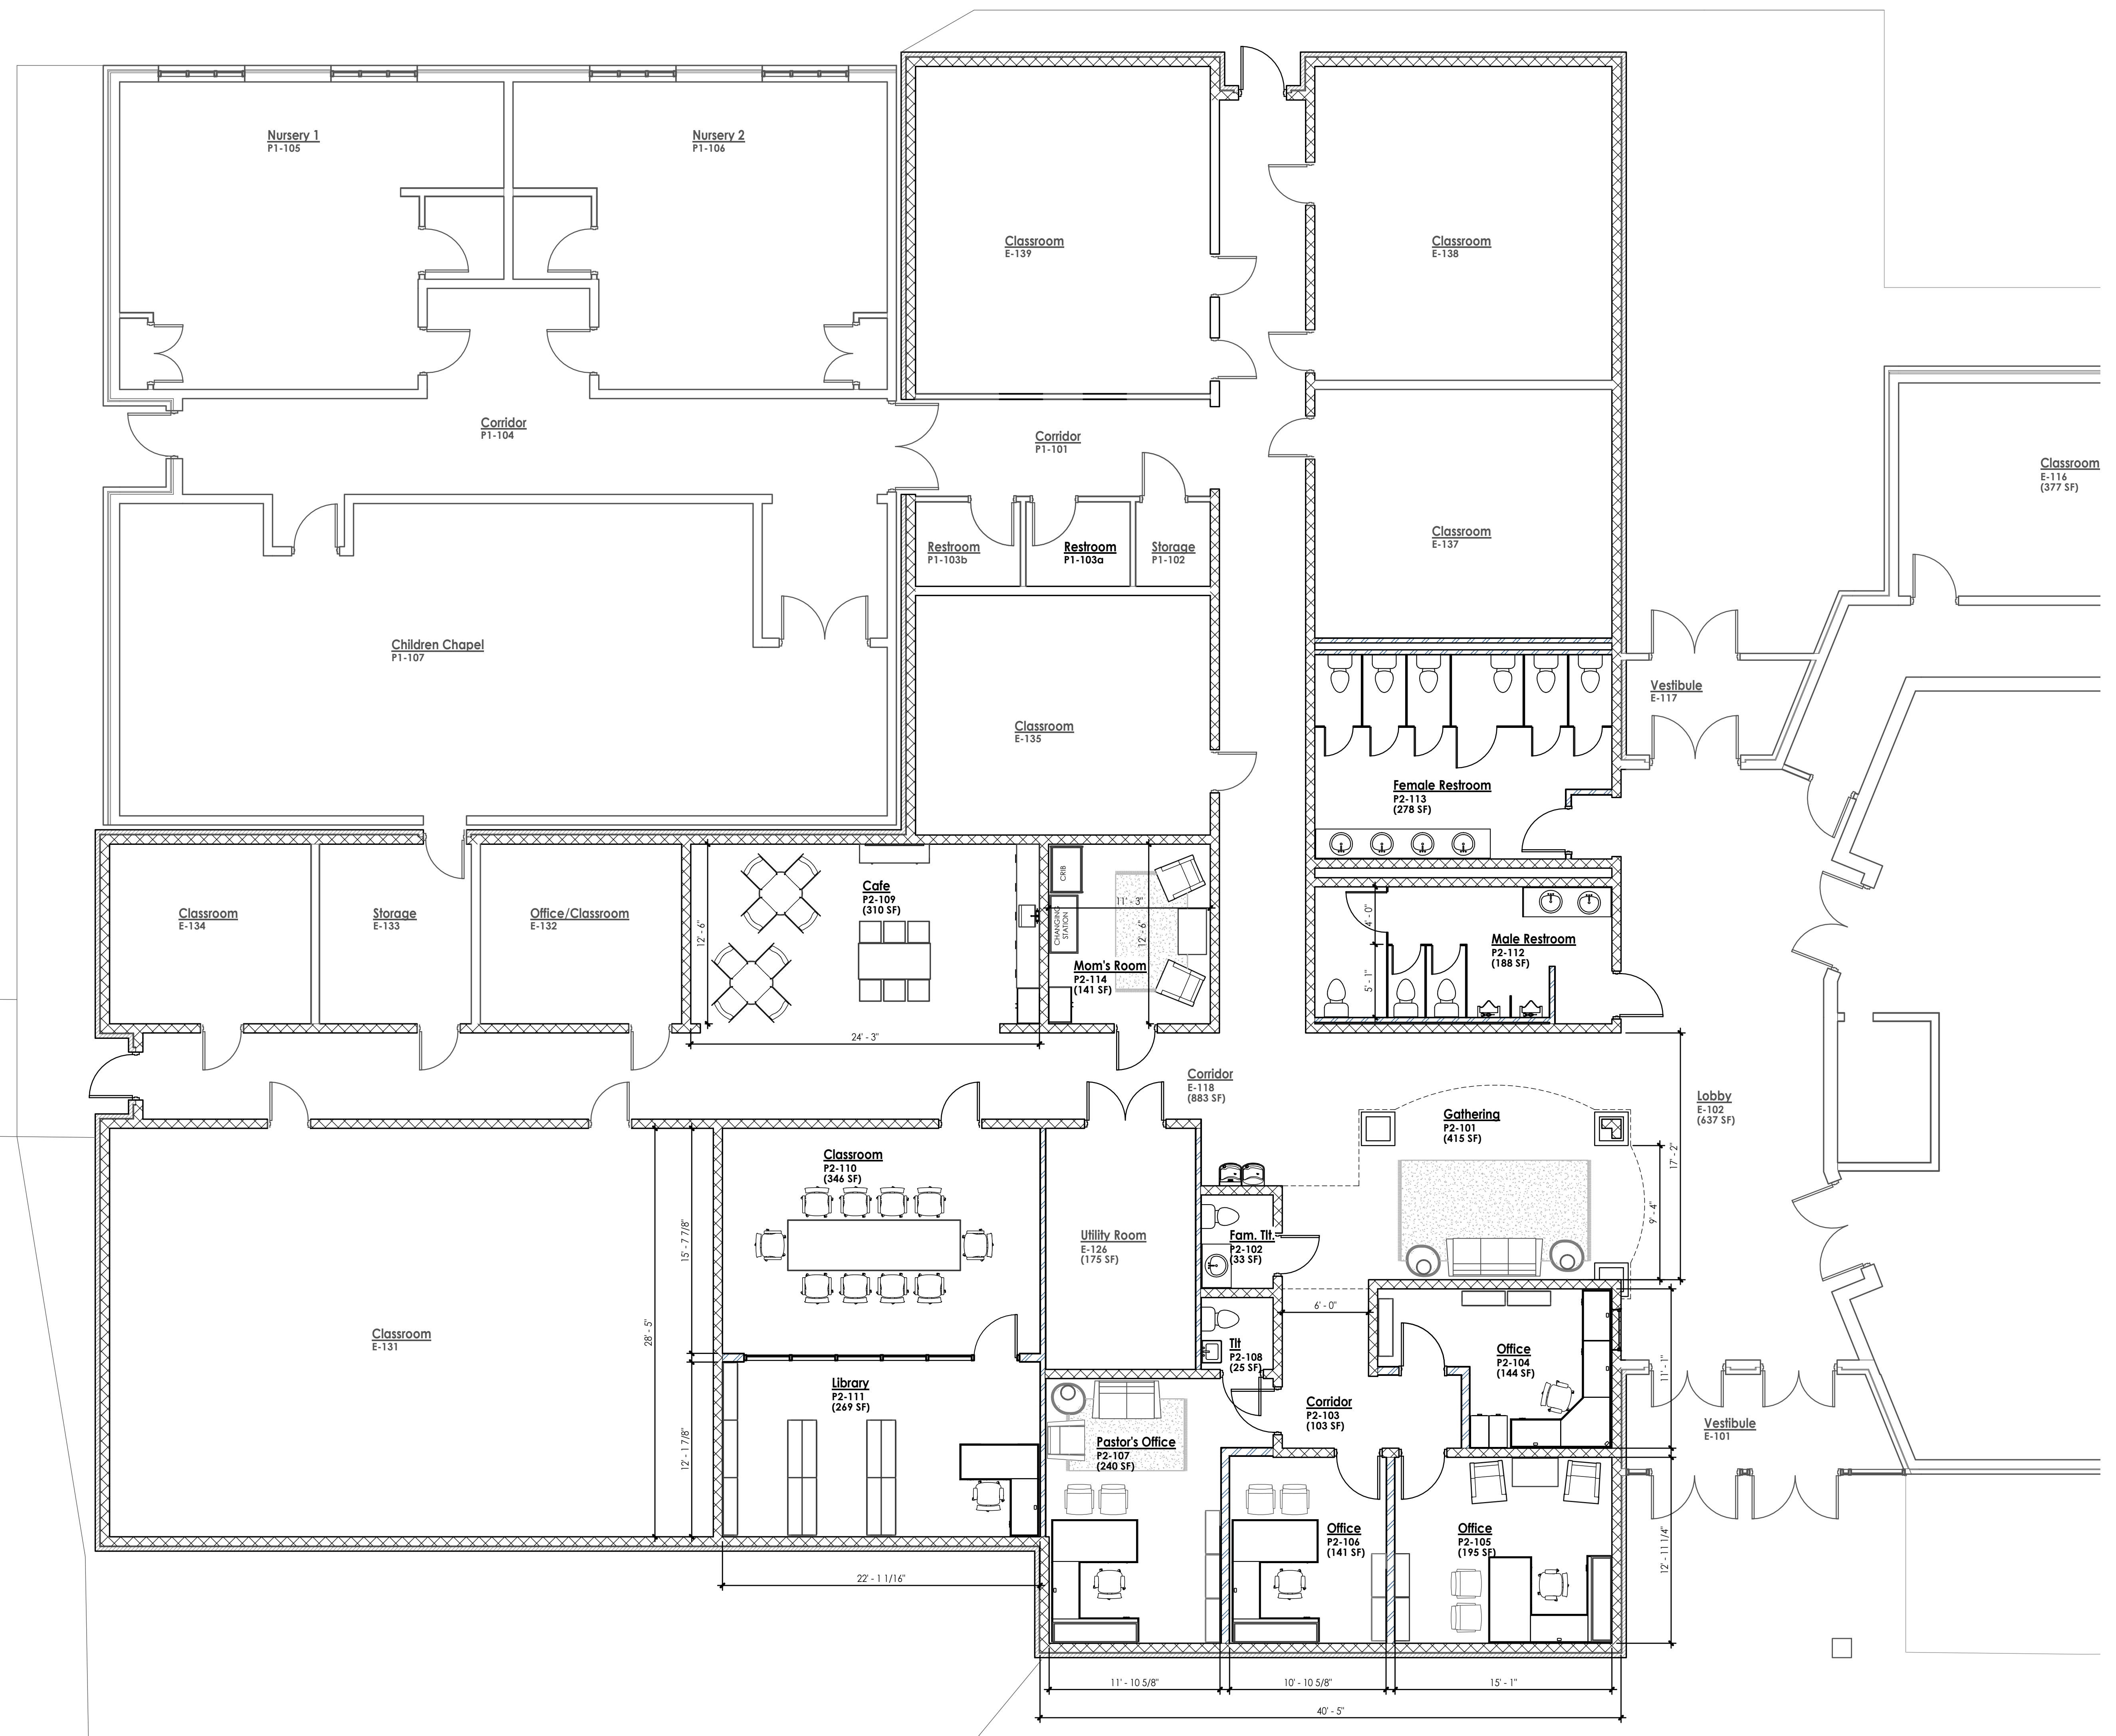

Floor Plan - Phase 2  
**FIRST BAPTIST CHURCH - DRESDEN**  
ADDITION AND RENOVATION  
for  
**FIRST BAPTIST CHURCH**  
DRESDEN, TN 38225

8 July 2021

J-6324

**A2.4**

**Floor Plan - Phase 2**  
3/16" = 1'-0"